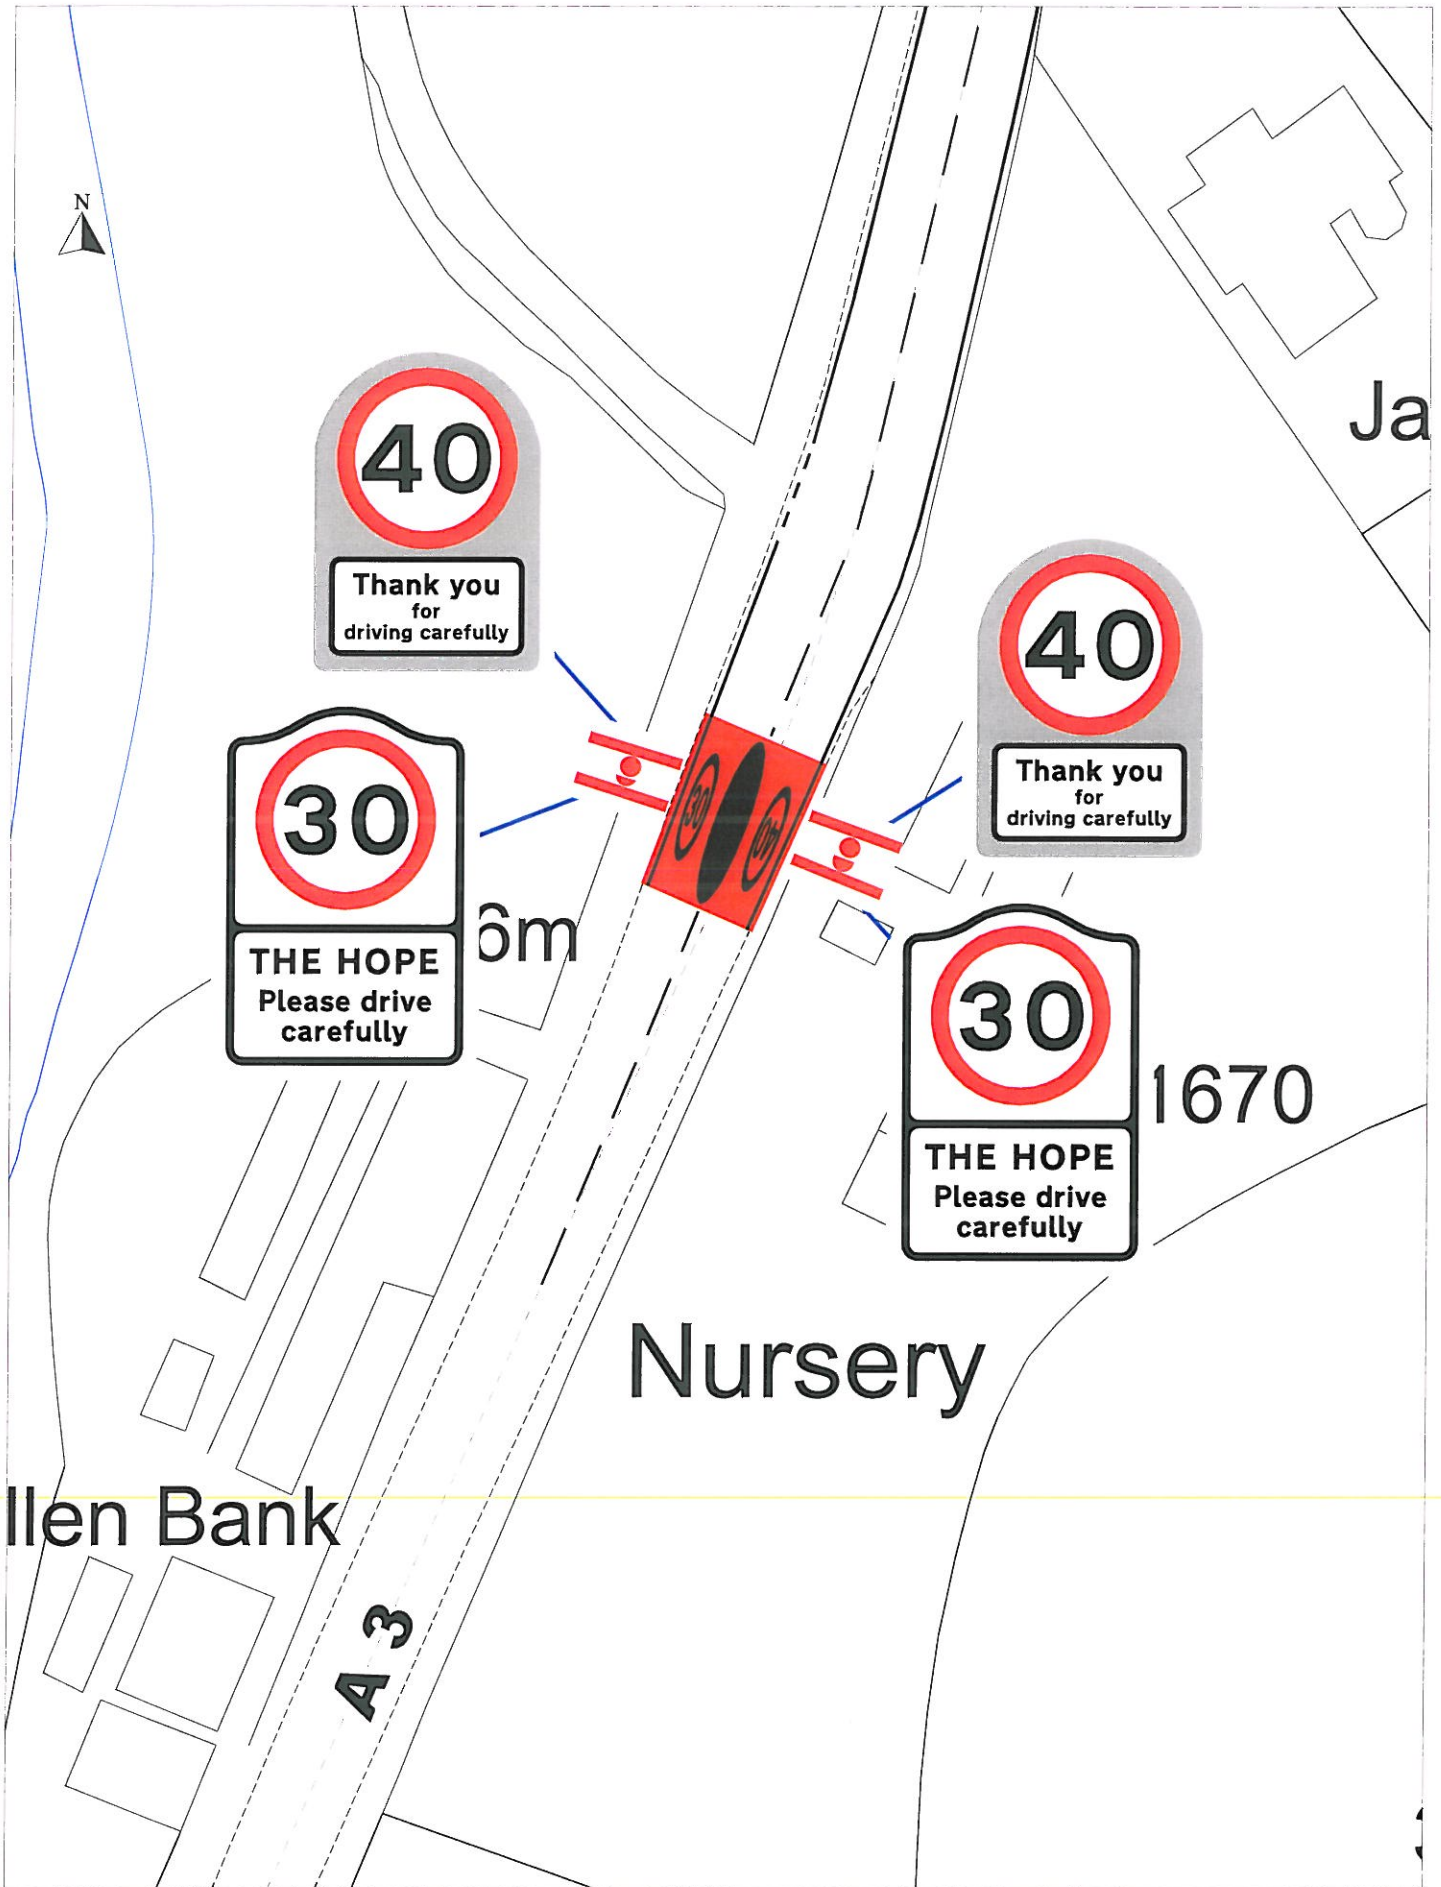

314878

46.3m

4879

9.1m

Alpines

Proposed north Gateway  
The Hope

~ Crown copyright. All rights reserved  
Isle Of Man Government  
Licence No. 2003

SCALE 1 : 500

DATE 29/06/2017

DRAWING No.

DRAWN BY

ISSUE NO

Chkd / Approved by

Proposed south Gateway  
The Hope

© Crown copyright. All rights reserved  
Isle Of Man Government  
Licence No. 2003

SCALE 1 : 500